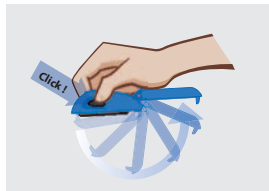

Never  
leave  
your  
**Stamp**  
**Mouse**  
alone

The Spirit of Innovation

Never leave your  
**Stamp Mouse**  
alone

Modern design - minimized and reduced to the essential. Colours range from youthful and trendy to classic and elegant.

Push the buttons and stamp - effortless and just with one hand.

Optimized size of imprint and minimized size of mount. Compact, precise and robust use.

Multifunctional and always with you - on your desktop in the office or on the road in your pocket ...